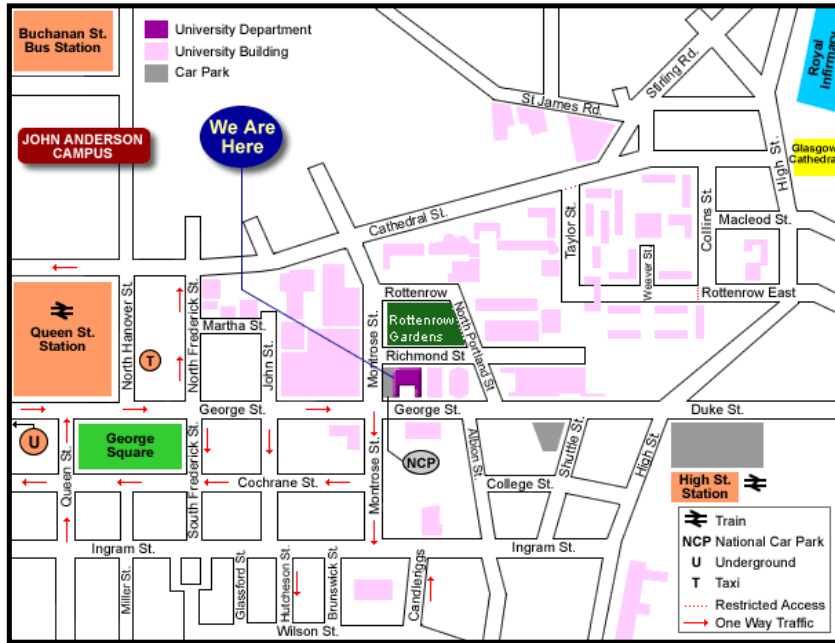

SCOTTISH ASSOCIATION FOR THE STUDY OF OFFENDING
Glasgow Branch Annual Conference, Monday 9 May 2011
Hidden Crime in a Globalised World

- Venue: McCance Lecture Theatre, University of Strathclyde, 16 Richmond Street, Glasgow, G1 1QX
- Main Entry: Richmond Street
- Disabled Entry Points: Please contact Irene Cameron on 0141 560 4092, if you require details of disabled access.
- Access by Car:
- From **Stirling and the North** via the M9, M80(A80) and the M8 motorways. (Traffic from Fife should follow the signs for Kincardine Bridge and then join the M876) Exit the M8 Jct 15.
 - From **Edinburgh and the East** via the M8, (East Lothian and Northumberland traffic on the A1 should take the A720 Edinburgh City By-pass to join the M8). Exit the M8 Jct 15.
 - From **England and the South** via the M6 and M74(A74) motorways. Leave M74 Jct 4 to join the M73 Jct 1. Leave the M73 Jct 2 to join the M8 Jct 8 west bound. Exit the M8 Jct 15.
- Access by Underground: Underground services are available every 4-8 mins depending on the time of day you are travelling. The nearest station for the venue is Buchanan Street.
- Access by Train: The nearest train station to the venue is Queen Street.
- Access by Bus: Bus information for local services is available from the Buchanan Bus Station Travel Centre – 0141 332 7133
- Parking: There is an NCP in Montrose Street, next to the venue, priced at £5.80 for 2 hrs, maximum £19.00 full day. Alternative NCP car parks within the city can be found at www.ncp.co.uk