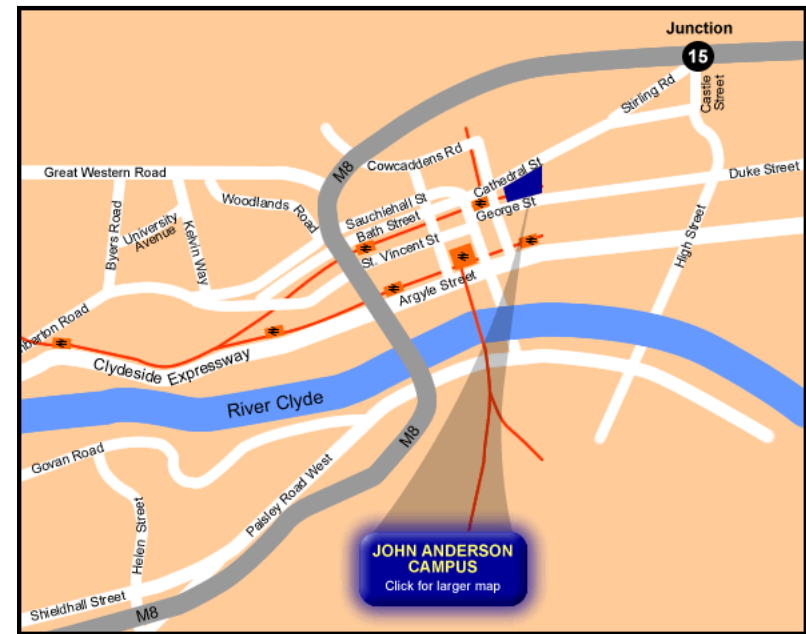

SCOTTISH ASSOCIATION FOR THE STUDY OF OFFENDING
Glasgow Branch Annual Conference, Monday 9 May 2011
Hidden Crime in a Globalised World

- Venue: McCance Lecture Theatre, University of Strathclyde, 16 Richmond Street, Glasgow, G1 1QX
- Main Entry: Richmond Street
- Disabled Entry Points: Please contact Irene Cameron on 0141 560 4092, if you require details of disabled access.
- Access by Car:
- From **Stirling and the North** via the M9, M80(A80) and the M8 motorways. (Traffic from Fife should follow the signs for Kincardine Bridge and then join the M876) Exit the M8 Jct 15.
 - From **Edinburgh and the East** via the M8, (East Lothian and Northumberland traffic on the A1 should take the A720 Edinburgh City By-pass to join the M8). Exit the M8 Jct 15.
 - From **England and the South** via the M6 and M74(A74) motorways. Leave M74 Jct 4 to join the M73 Jct 1. Leave the M73 Jct 2 to join the M8 Jct 8 west bound. Exit the M8 Jct 15.
- Access by Underground: Underground services are available every 4-8 mins depending on the time of day you are travelling. The nearest station for the venue is Buchanan Street.
- Access by Train: The nearest train station to the venue is Queen Street.
- Access by Bus: Bus information for local services is available from the Buchanan Bus Station Travel Centre – 0141 332 7133
- Parking: There is an NCP in Montrose Street, next to the venue, priced at £5.80 for 2 hrs, maximum £19.00 full day. Alternative NCP car parks within the city can be found at www.ncp.co.uk